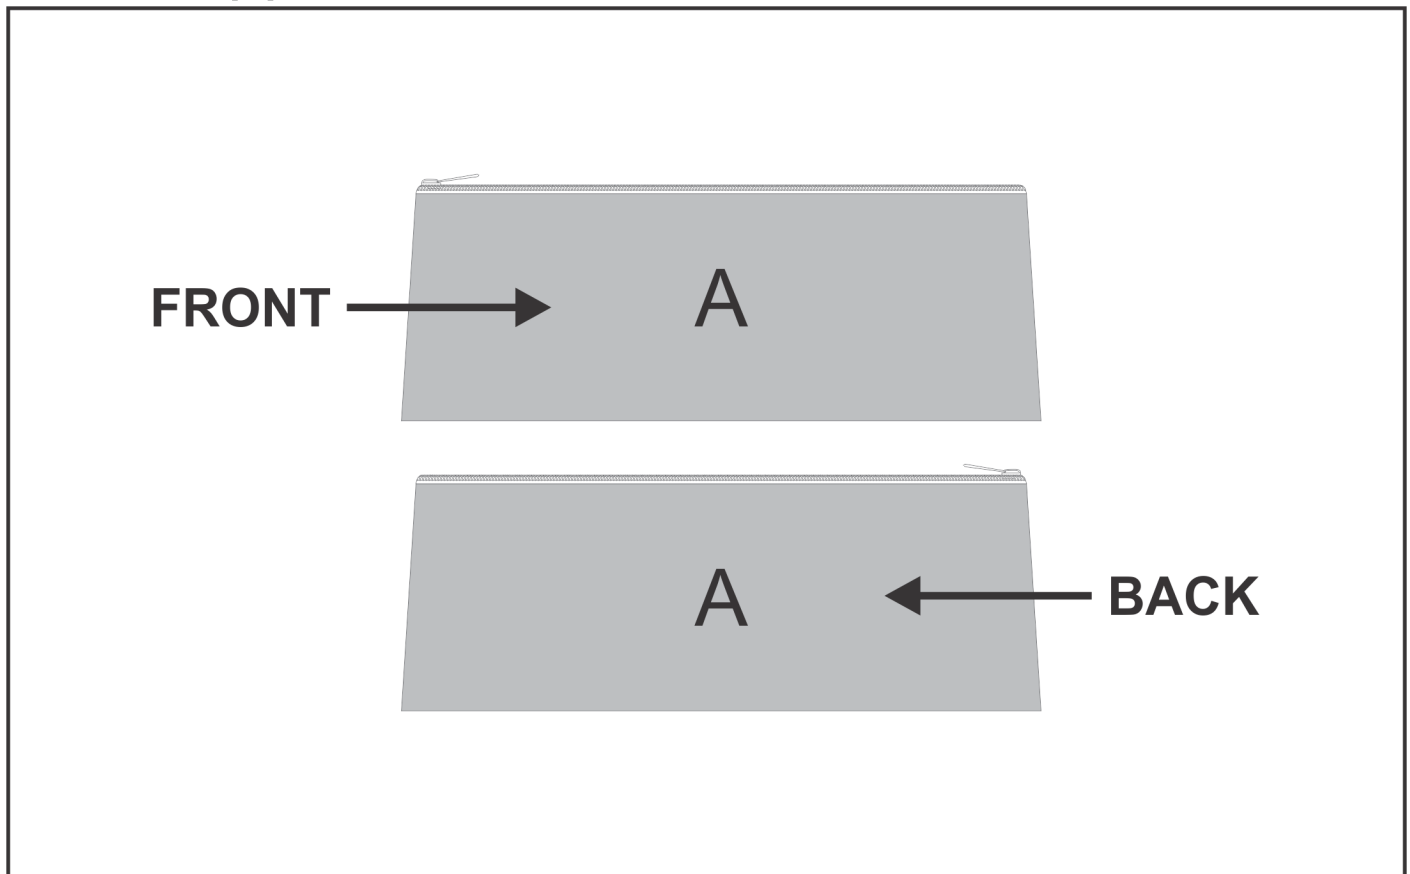

SG-HP-89-G

PPS Hoppla Quill Pencil Case

Need to know:

- Includes 1-Position Sublimation (setup fees apply)
- **Please Note: We cannot guarantee 100% logo Alignment on all Brandable Panels.**

Branding Options:

Position A

1. Custom Sublimation A (CPSUB-A)
Full Colour
Size: 343mm wide x 240mm high